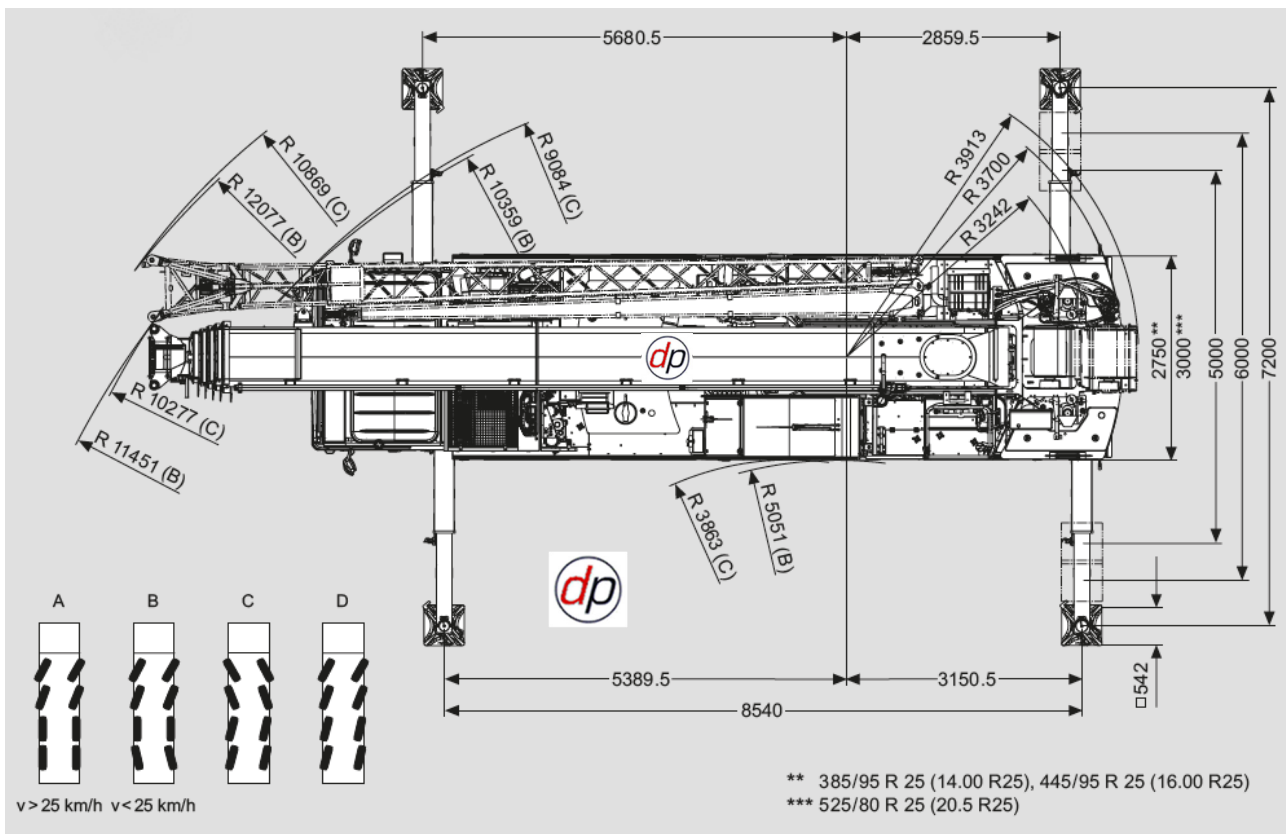

SCAN ME

100 TONNE ALL TERRAIN CRANE – (TADANO ATF 100G-4)

NEED ADVICE?
We have experienced staff who can help you. We can visit your site to discuss your needs.
+44 (0) 1902 405553

TADANO ATF 100G-4

** 385/95 R 25 (14.00 R25), 445/95 R 25 (16.00 R25)
*** 525/80 R 25 (20.5 R25)

SCAN ME

100 TONNE ALL TERRAIN CRANE – (TADANO FAUN ATF 100G-4)

BALLAST AS CARRIED FOR UK ROAD TRAVEL.

m	11.1 m*	11.1 m	14.8 m	18.5 m	22.1 m	25.8 m	29.5 m	33.2 m	36.9 m	40.5 m	44.2 m	47.9 m	51.2 m
2.3	100.0												
2.5	90.0												
3.0	81.6	76.1	65.0	65.0									
3.5	74.6	69.9	65.0	65.0	50.0								
4.0	68.3	64.1	63.5	61.4	50.0	41.3							
4.5	62.7	59.0	58.5	56.7	50.0	41.3							
5.0	57.8	54.6	54.0	52.7	50.0	39.2	31.6						
6.0	50.0	47.2	46.6	46.8	45.9	34.9	31.6	23.8					
7.0	42.5	41.2	40.7	40.8	40.8	33.0	28.9	23.8	19.7	15.8			
8.0	36.6	35.5	35.4	35.5	35.8	31.1	28.5	23.8	19.7	15.8	12.9		
9.0	24.9	24.0	31.2	31.4	31.6	29.4	28.5	22.6	19.7	15.8	12.9	10.2	
10.0			26.7	26.9	27.3	28.0	27.0	20.9	19.6	15.8	12.9	10.2	8.9
11.0			22.7	23.4	24.7	24.9	24.0	19.4	18.2	15.8	12.9	10.2	8.9
12.0			20.0	21.9	21.9	21.7	21.3	18.0	17.0	15.8	12.9	10.2	8.9
14.0				17.2	17.3	17.0	16.6	16.2	14.9	14.1	12.9	10.2	8.9
16.0				14.0	14.1	13.8	13.4	13.9	13.0	12.6	11.8	10.2	8.9
18.0					11.7	11.5	11.1	11.5	11.7	10.8	10.8	10.0	8.9
20.0					9.2	9.7	9.3	9.7	9.9	9.5	9.5	9.1	8.5
22.0						8.3	8.4	8.3	8.5	8.6	8.4	8.1	7.6
24.0							7.8	7.2	7.7	7.4	7.3	7.0	6.9
26.0								6.5	6.7	6.5	6.3	6.0	6.0
28.0								6.9	6.7	6.5	6.3	6.0	6.0
30.0									6.0	5.9	5.7	5.5	5.2
32.0									5.3	5.2	5.0	4.8	4.5
34.0										4.7	4.4	4.3	3.9
36.0										4.2	3.9	3.7	3.4
38.0											3.5	3.3	3.0
40.0												3.1	2.6
42.0													2.6
44.0													2.2
46.0													2.2
48.0													1.6
													1.4
													1.2

TADANO
ATF 100G-4