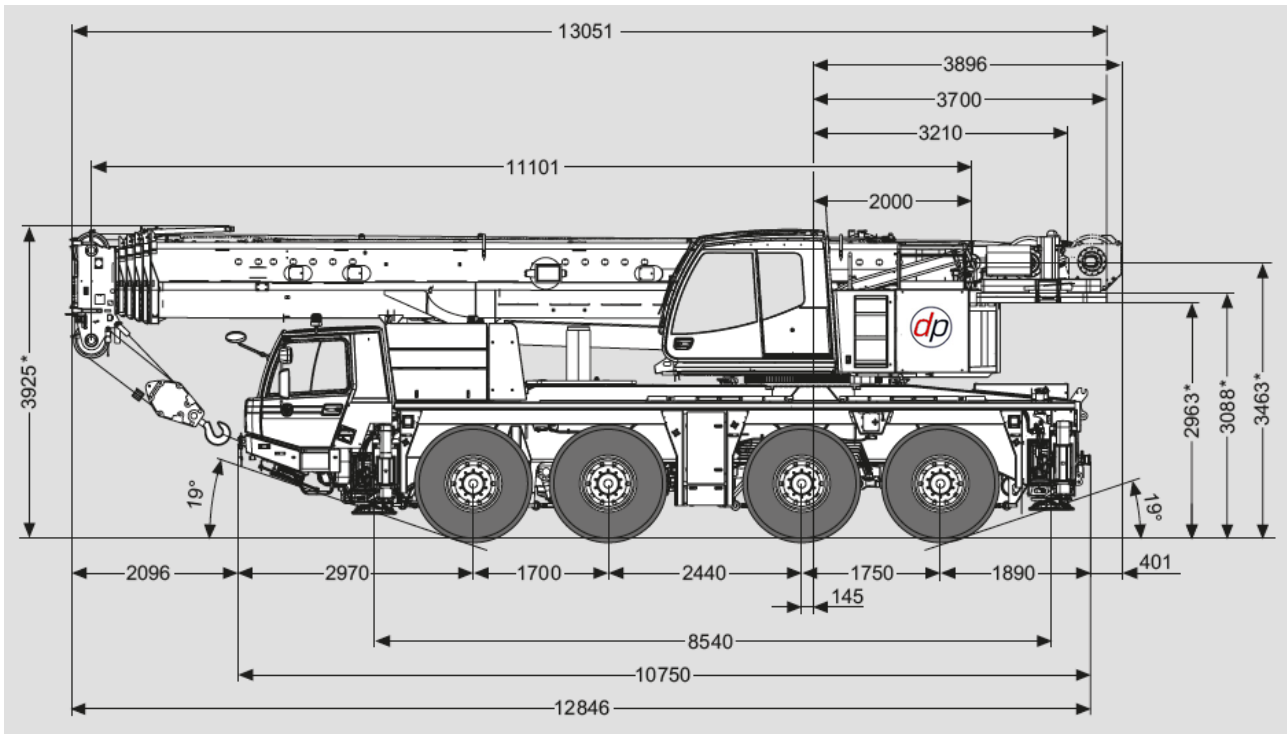

SCAN ME

100 TONNE ALL TERRAIN CRANE – (TADANO ATF 100G-4)

NEED ADVICE?
We have experienced staff who can help you. We can visit your site to discuss your needs.
+44 (0) 1902 405553

TADANO ATF 100G-4

** 385/95 R 25 (14.00 R25), 445/95 R 25 (16.00 R25)
*** 525/80 R 25 (20.5 R25)

SCAN ME

100 TONNE ALL TERRAIN CRANE – (TADANO FAUN ATF 100G-4)

BALLAST AS CARRIED FOR UK ROAD TRAVEL.

m	11.1 m*	11.1 m	14.8 m	18.5 m	22.1 m	25.8 m	29.5 m	33.2 m	36.9 m	40.5 m	44.2 m	47.9 m	51.2 m
2.3	100.0												
2.5	90.0												
3.0	81.6	76.1	65.0	65.0									
3.5	74.6	69.9	65.0	65.0	50.0								
4.0	68.3	64.1	63.5	61.4	50.0	41.3							
4.5	62.7	59.0	58.5	56.7	50.0	41.3							
5.0	57.8	54.6	54.0	52.7	50.0	39.2	31.6						
6.0	50.0	47.2	46.6	46.8	45.9	34.9	31.6	23.8					
7.0	42.5	41.2	40.7	40.8	40.8	33.0	28.9	23.8	19.7	15.8			
8.0	36.6	35.5	35.4	35.5	35.8	31.1	28.5	23.8	19.7	15.8	12.9		
9.0	24.9	24.0	31.2	31.4	31.6	29.4	28.5	22.6	19.7	15.8	12.9	10.2	
10.0			26.7	26.9	27.3	28.0	27.0	20.9	19.6	15.8	12.9	10.2	8.9
11.0			22.7	23.4	24.7	24.9	24.0	19.4	18.2	15.8	12.9	10.2	8.9
12.0			20.0	21.9	21.9	21.7	21.3	18.0	17.0	15.8	12.9	10.2	8.9
14.0				17.2	17.3	17.0	16.6	16.2	14.9	14.1	12.9	10.2	8.9
16.0				14.0	14.1	13.8	13.4	13.9	13.0	12.6	11.8	10.2	8.9
18.0					11.7	11.5	11.1	11.5	11.7	10.8	10.8	10.0	8.9
20.0					9.2	9.7	9.3	9.7	9.9	9.5	9.5	9.1	8.5
22.0						8.3	8.4	8.3	8.5	8.6	8.4	8.1	7.6
24.0							7.8	7.2	7.7	7.4	7.3	7.0	6.9
26.0								6.5	6.7	6.5	6.3	6.0	6.0
28.0								6.9	6.7	6.5	6.3	6.0	6.0
30.0									6.0	5.9	5.7	5.5	5.2
32.0									5.3	5.2	5.0	4.8	4.5
34.0										4.7	4.4	4.3	3.9
36.0										4.2	3.9	3.7	3.4
38.0											3.5	3.3	3.0
40.0												3.1	2.6
42.0													2.6
44.0													2.2
46.0													2.2
48.0													1.6
													1.4
													1.2

TADANO
ATF 100G-4