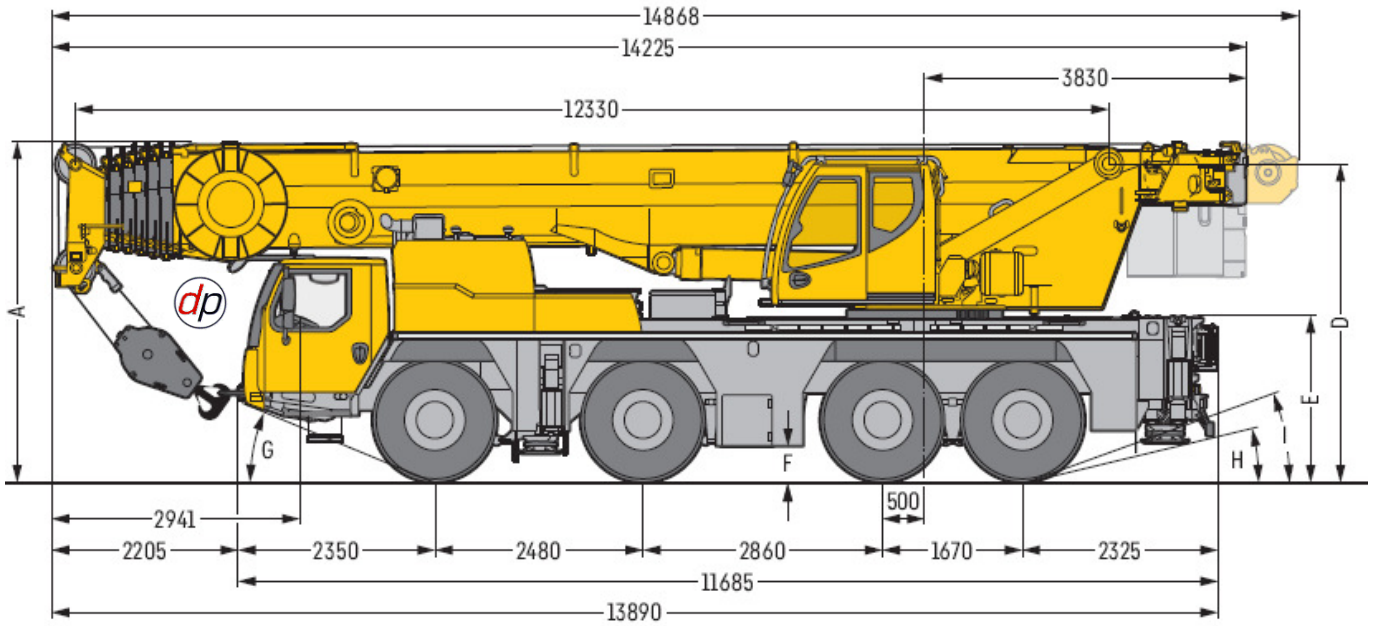

## 120 TONNE ALL TERRAIN CRANE (LIEBHERR LTM 1120-4.1)

**NEED ADVICE?**

We have experienced staff who can help you. We can visit your site to discuss your needs.

+44 (0) 1902 405553

### LTM 1120-4.1 **LIEBHERR**

• Dimensions

	A	A 100 mm*	B	C	D	E	F	G	H	I
385/95 R 25 (14.00 R 25)	3950	3850	2750	2360	3706	1866	335	22°	11°	18°
445/95 R 25 (16.00 R 25)	4000	3900	2750	2300	3756	1916	385	23°	13°	20°
525/80 R 25 (20.5 R 25)	4000	3900	2890	2370	3756	1916	385	23°	13°	20°