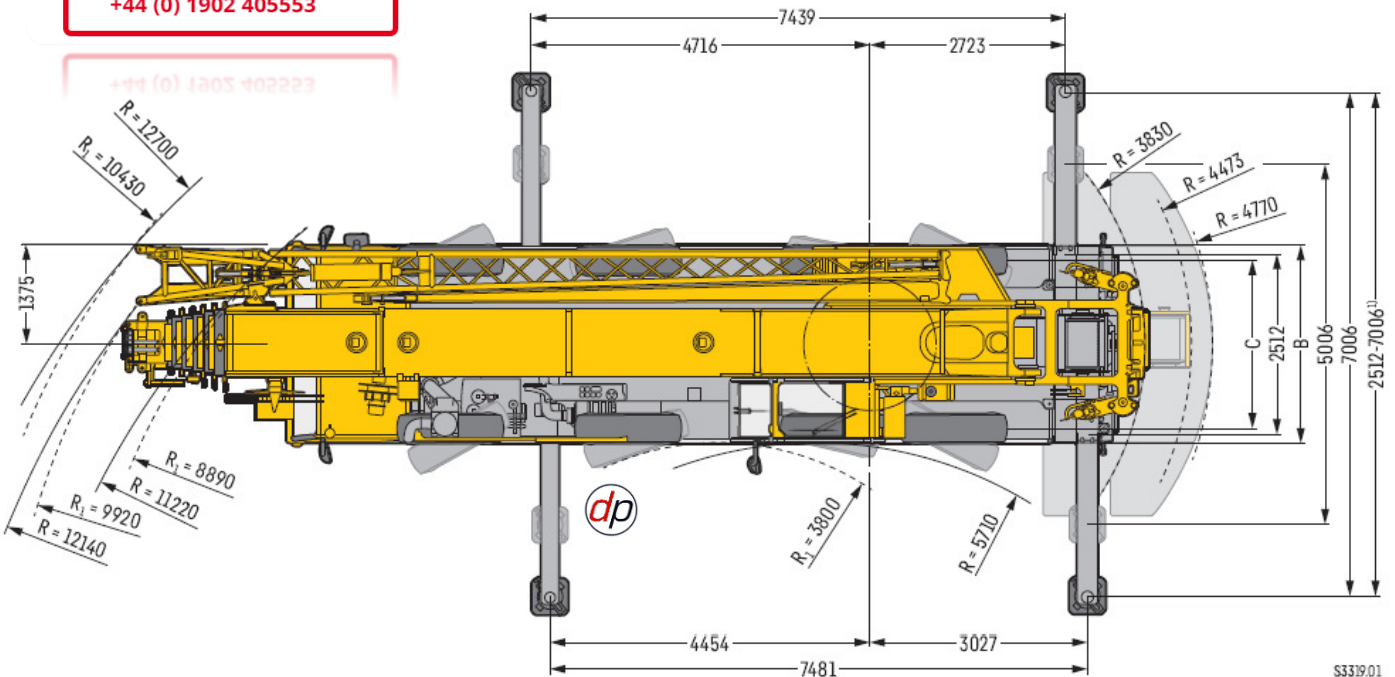

## 120 TONNE ALL TERRAIN CRANE (LIEBHERR LTM 1120-4.1)

**NEED ADVICE?**

We have experienced staff who can help you. We can visit your site to discuss your needs.

+44 (0) 1902 405553

### LTM 1120-4.1 **LIEBHERR**

• Dimensions

	A	A 100 mm*	B	C	D	E	F	G	H	I
385/95 R 25 (14.00 R 25)	3950	3850	2750	2360	3706	1866	335	22°	11°	18°
445/95 R 25 (16.00 R 25)	4000	3900	2750	2300	3756	1916	385	23°	13°	20°
525/80 R 25 (20.5 R 25)	4000	3900	2890	2370	3756	1916	385	23°	13°	20°