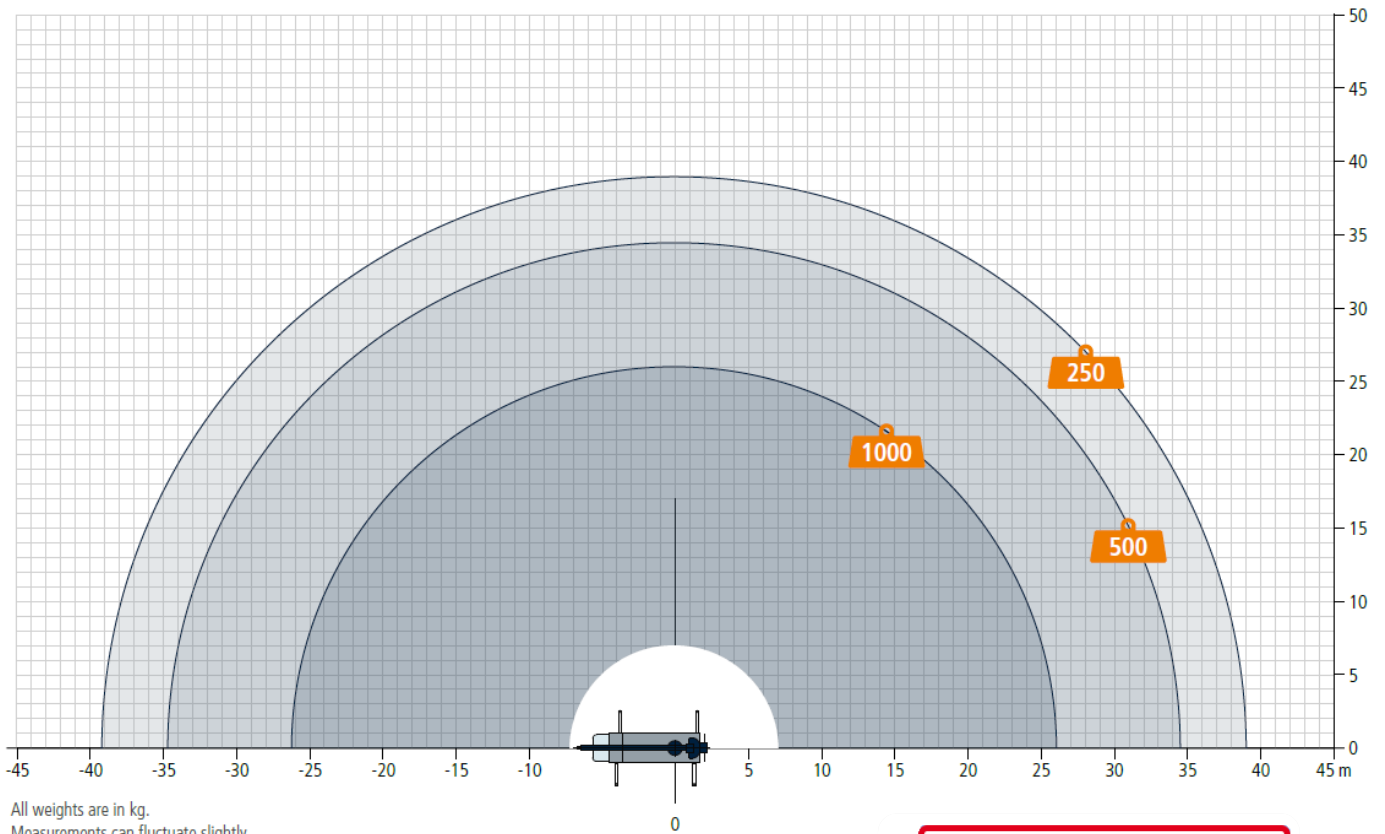

6 TONNE TRUCK CRANE – (BÖCKER AK 46/6000)