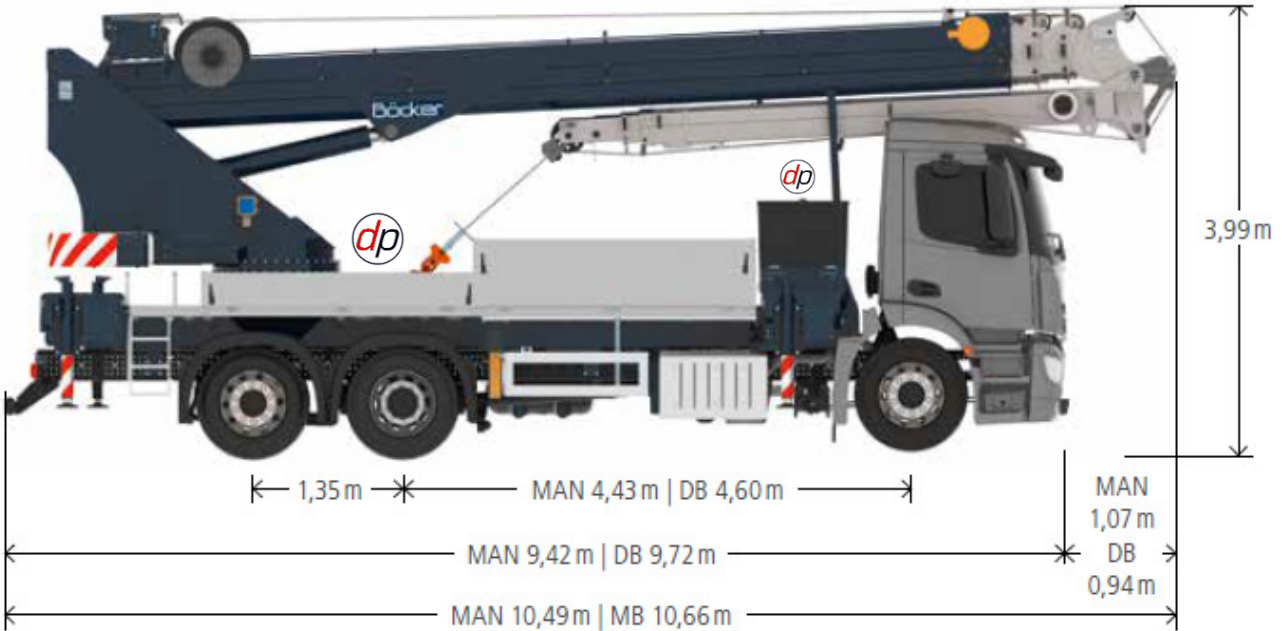

**6 TONNE TRUCK CRANE – (BÖCKER AK 46/6000)**

Truck Crane AK 46/6000

**NEED ADVICE?**  
 We have experienced staff who can help you. We can visit your site to discuss your needs.  
**+44 (0) 1902 405553**

+44 (0) 1902 402223

**6 TONNE TRUCK CRANE – (BÖCKER AK 46/6000)**

**dp** kg Load in kg

Increased jib load with reduced working range

**TRUCK CRANE AK 46/6000**

Working range crane operation

**NEED ADVICE?**  
 We have experienced staff who can help you. We can visit your site to discuss your needs.  
**+44 (0) 1902 405553**