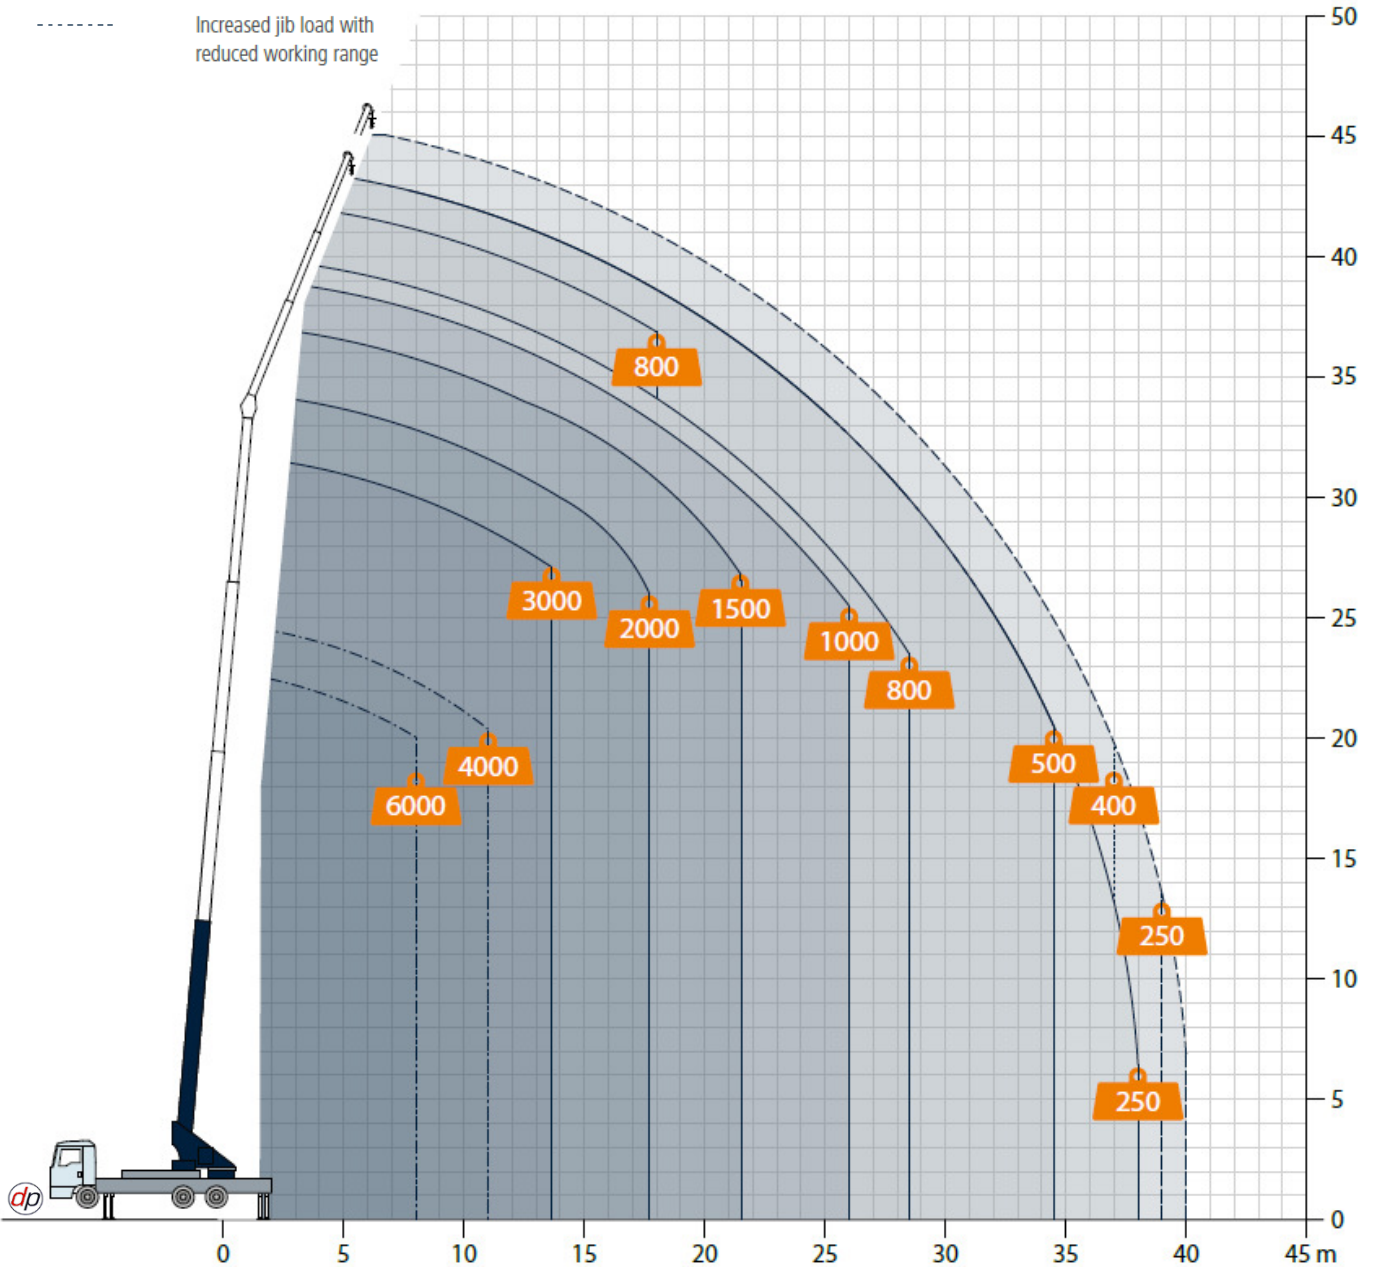

6 TONNE TRUCK CRANE – (BÖCKER AK 46/6000)

dp kg Load in kg

Increased jib load with reduced working range

TRUCK CRANE AK 46/6000

Working range crane operation

NEED ADVICE?
We have experienced staff who can help you. We can visit your site to discuss your needs.
+44 (0) 1902 405553

+44 (0) 1902 402223