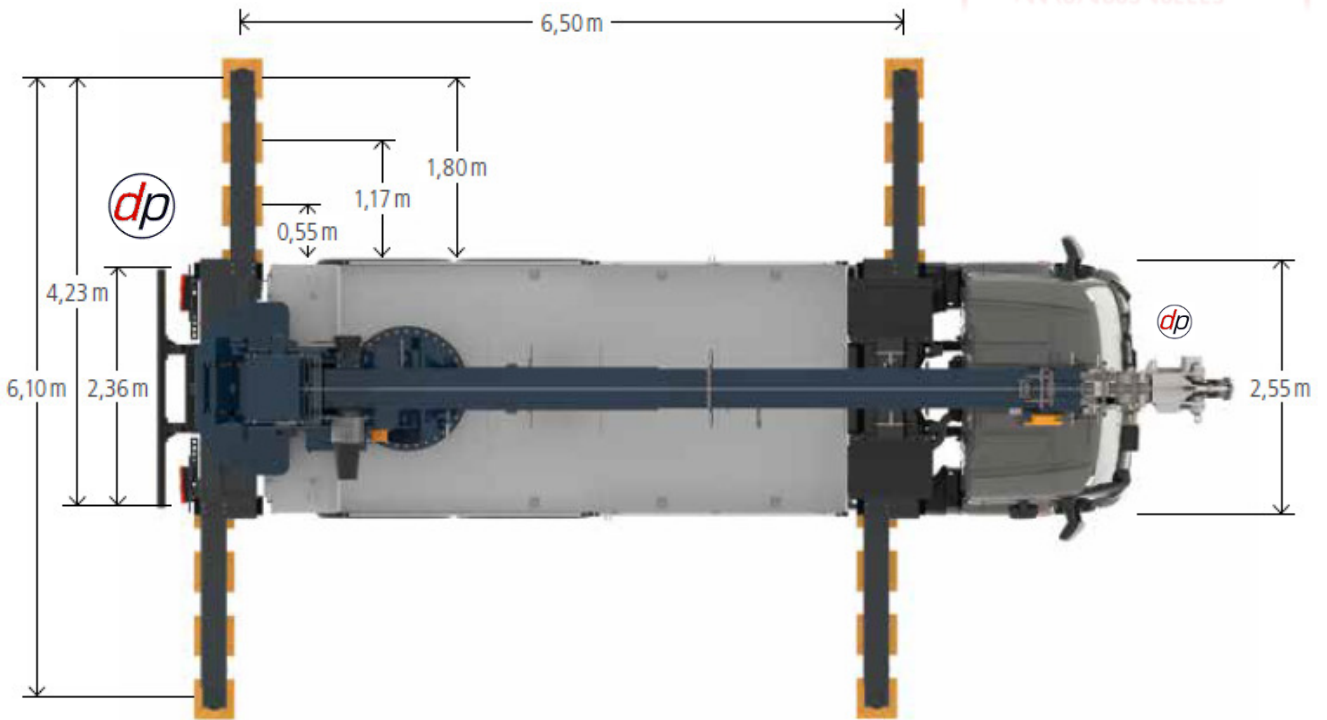

**6 TONNE TRUCK CRANE – (BÖCKER AK 46/6000)**

Truck Crane AK 46/6000

**NEED ADVICE?**  
 We have experienced staff who can help you. We can visit your site to discuss your needs.  
**+44 (0) 1902 405553**

+44 (0) 1902 402223

**6 TONNE TRUCK CRANE – (BÖCKER AK 46/6000)**

**dp** kg Load in kg

Increased jib load with reduced working range

**TRUCK CRANE AK 46/6000**

Working range crane operation

**NEED ADVICE?**  
 We have experienced staff who can help you. We can visit your site to discuss your needs.  
**+44 (0) 1902 405553**