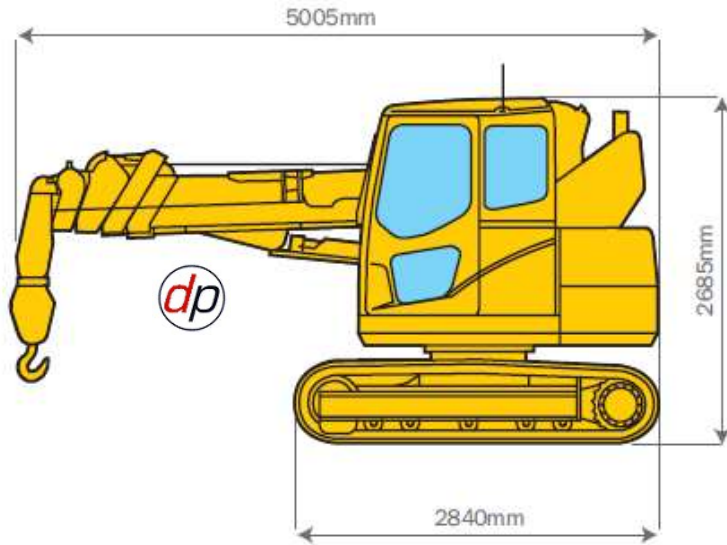

**MINI CRAWLER CRANE ( MAEDA LC785 )**

The Working Range Chart does not take into account boom deflection under load.

The maximum reach below ground level is:

Four Fall	Two Fall	Single Fall
25.10m	51.30m	104.50m

## MINI CRAWLER CRANE ( MAEDA LC785 )

Total rated load									
4.63m boom		7.38m boom		10.13m boom		12.88m boom		15.63m boom	
Working radius (m)	Total rated load (kg)	Working radius (m)	Total rated load (kg)	Working radius (m)	Total rated load (kg)	Working radius (m)	Total rated load (kg)	Working radius (m)	Total rated load (kg)
2.0	4900	2.0	4900	2.0	2600	2.0	2000	2.0	
2.5	3800	2.5	3760	2.5	2600	2.5	2000	2.5	1400
3.0	2900	3.0	2980	3.0	2310	3.0	2000	3.0	1400
3.5	2290	3.5	2420	3.5	2010	3.5	1890	3.5	1400
4.0		4.0	2000	4.0	1750	4.0	1650	4.0	1400
4.5		4.5	1670	4.5	1530	4.5	1450	4.5	1320
5.0		5.0	1400	5.0	1340	5.0	1280	5.0	1200
6.0		6.0	1000	6.0	1030	6.0	1010	6.0	990
7.0		7.0		7.0	780	7.0	800	7.0	820
8.0		8.0		8.0	580	8.0	630	8.0	680
9.0		9.0		9.0	410	9.0	500	9.0	560
10.0		10.0		10.0		10.0	390	10.0	450
11.0		11.0		11.0		11.0	300	11.0	360
12.0		12.0		12.0		12.0		12.0	280
13.0		13.0		13.0		13.0		13.0	210
14.0		14.0		14.0		14.0		14.0	200
14.52		14.52		14.52		14.52		14.52	200