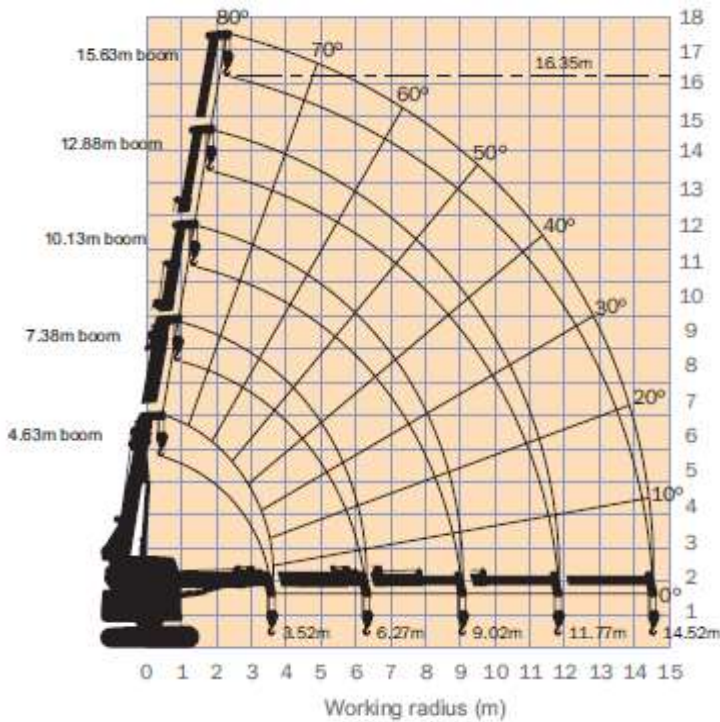

**MINI CRAWLER CRANE ( MAEDA LC785 )**

The Working Range Chart does not take into account boom deflection under load.

The maximum reach below ground level is:

Four Fall	Two Fall	Single Fall
25.10m	51.30m	104.50m

## MINI CRAWLER CRANE ( MAEDA LC785 )

Total rated load									
4.63m boom		7.38m boom		10.13m boom		12.88m boom		15.63m boom	
Working radius (m)	Total rated load (kg)	Working radius (m)	Total rated load (kg)	Working radius (m)	Total rated load (kg)	Working radius (m)	Total rated load (kg)	Working radius (m)	Total rated load (kg)
2.0	4900	2.0	4900	2.0	2600	2.0	2000	2.0	
2.5	3800	2.5	3760	2.5	2600	2.5	2000	2.5	1400
3.0	2900	3.0	2980	3.0	2310	3.0	2000	3.0	1400
3.5	2290	3.5	2420	3.5	2010	3.5	1890	3.5	1400
4.0		4.0	2000	4.0	1750	4.0	1650	4.0	1400
4.5		4.5	1670	4.5	1530	4.5	1450	4.5	1320
5.0		5.0	1400	5.0	1340	5.0	1280	5.0	1200
6.0		6.0	1000	6.0	1030	6.0	1010	6.0	990
7.0		7.0		7.0	780	7.0	800	7.0	820
8.0		8.0		8.0	580	8.0	630	8.0	680
9.0		9.0		9.0	410	9.0	500	9.0	560
10.0		10.0		10.0		10.0	390	10.0	450
11.0		11.0		11.0		11.0	300	11.0	360
12.0		12.0		12.0		12.0		12.0	280
13.0		13.0		13.0		13.0		13.0	210
14.0		14.0		14.0		14.0		14.0	200
14.52		14.52		14.52		14.52		14.52	200