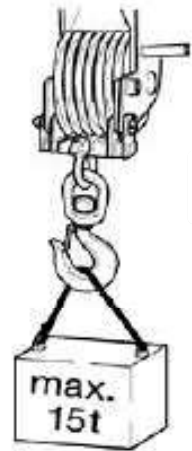

**RUNNER / SEARCHER HOOK CAPATABLE WITH OUR
TEREX AC 45 CITY CRANE**

Runner and cross bar -

DEMAG
BY TEREX
AC 45 CITY

NEED ADVICE?
We have experienced staff who can help you. We can visit your site to discuss your needs.
+44 (0) 1902 405553