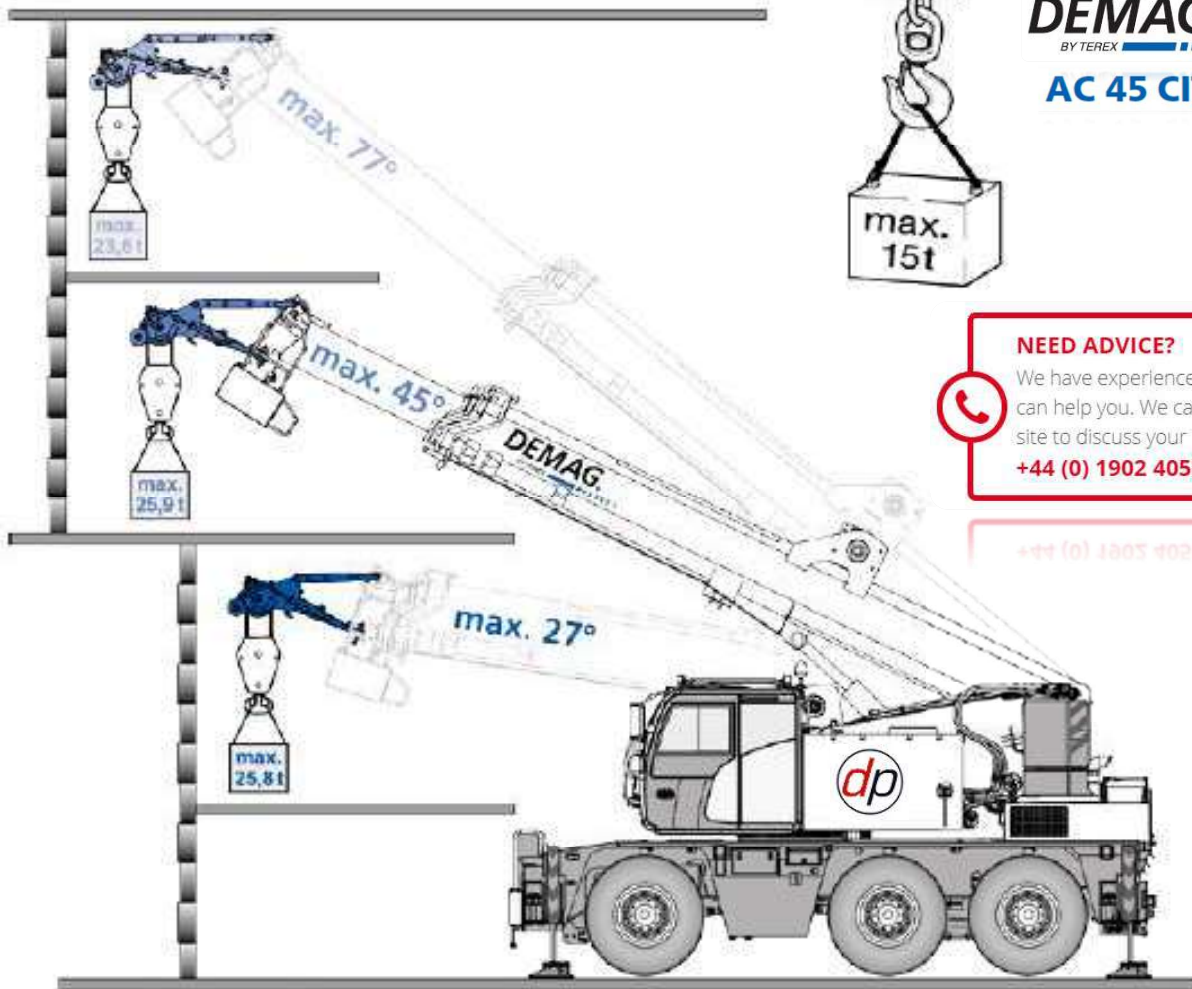

**RUNNER / SEARCHER HOOK CAPATABLE WITH OUR
TEREX AC 45 CITY CRANE**

Runner and cross bar -

DEMAG
BY TEREX
AC 45 CITY

NEED ADVICE?
We have experienced staff who can help you. We can visit your site to discuss your needs.
+44 (0) 1902 405553