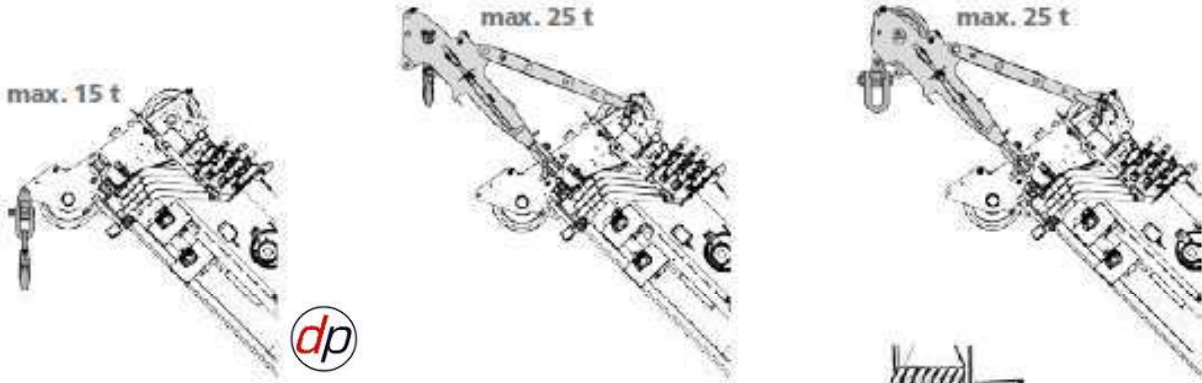

**RUNNER / SEARCHER HOOK CAPATABLE WITH OUR
TEREX AC 45 CITY CRANE**

Runner and cross bar -

DEMAG
BY TEREX
AC 45 CITY

NEED ADVICE?
We have experienced staff who can help you. We can visit your site to discuss your needs.
+44 (0) 1902 405553