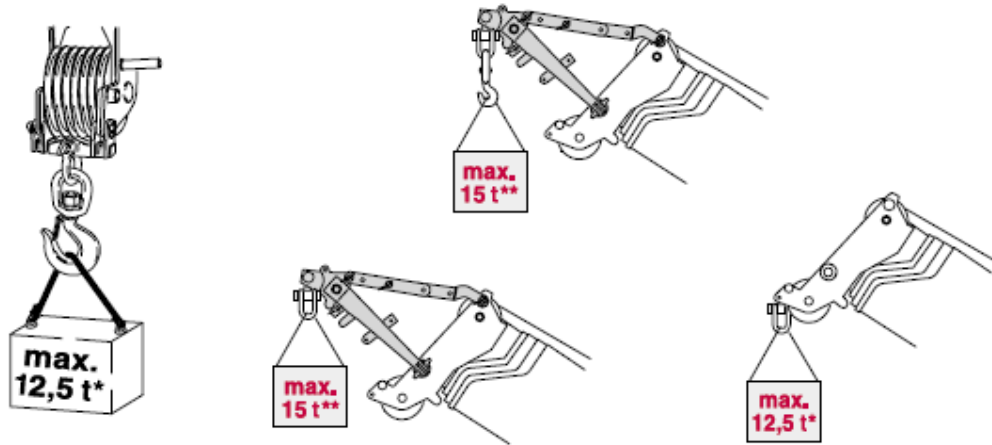

RUNNER / SEARCHER HOOK CAPABLE WITH OUR 30 TONNE & 40 TONNE CITY CRANES

* Main boom duties apply until the maximum loads specified above have been achieved