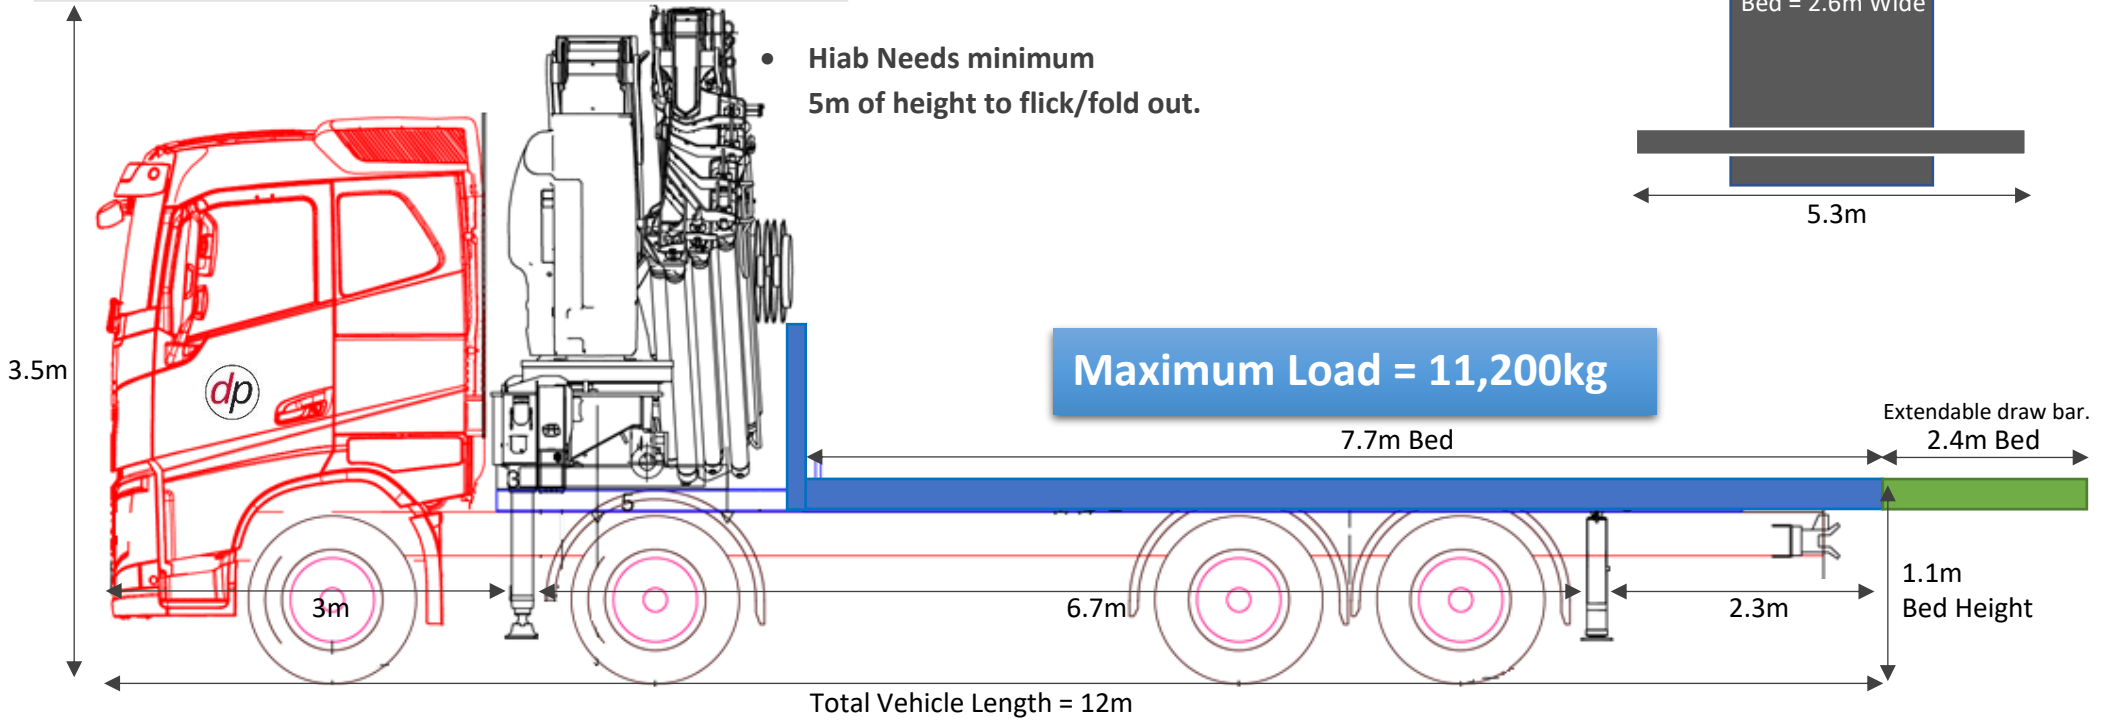

**LORRY LOADER CRANE – (PM 57526 SP)**

**NEED ADVICE?**  
 We have experienced staff who can help you. We can visit your site to discuss your needs.  
 +44 (0) 1902 405553