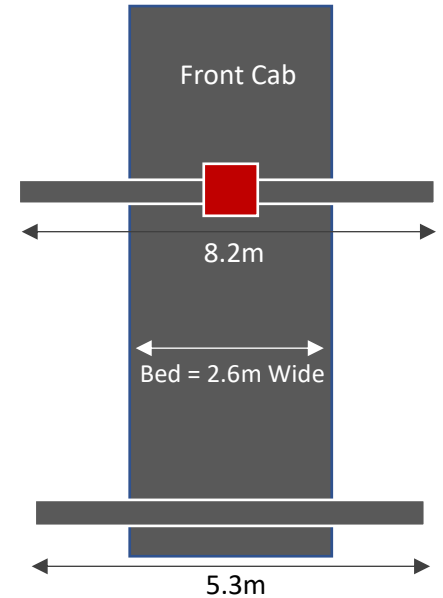

**LORRY LOADER CRANE – (PM 57526 SP)**

**NEED ADVICE?**  
 We have experienced staff who can help you. We can visit your site to discuss your needs.  
 +44 (0) 1902 405553