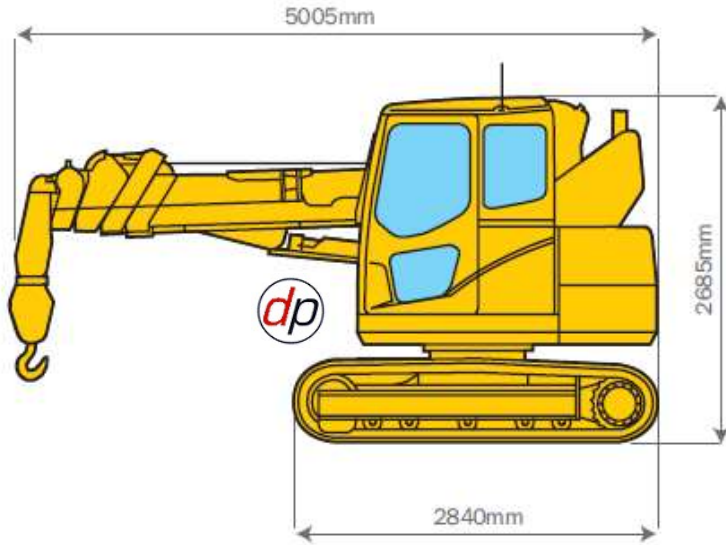

MINI CRAWLER CRANE (MAEDA LC785)

The Working Range Chart does not take into account boom deflection under load.

The maximum reach below ground level is:

Four Fall	Two Fall	Single Fall
25.10m	51.30m	104.50m

Maeda LC785

NEED ADVICE?

We have experienced staff who can help you. We can visit your site to discuss your needs.

+44 (0) 1902 405553

+44 (0) 1902 405553

MINI CRAWLER CRANE (MAEDA LC785)

Total rated load

4.63m boom		7.38m boom		10.13m boom		12.88m boom		15.63m boom	
Working radius (m)	Total rated load (kg)	Working radius (m)	Total rated load (kg)	Working radius (m)	Total rated load (kg)	Working radius (m)	Total rated load (kg)	Working radius (m)	Total rated load (kg)
2.0	4900	2.0	4900	2.0	2600	2.0	2000	2.0	
2.5	3800	2.5	3760	2.5	2600	2.5	2000	2.5	1400
3.0	2900	3.0	2980	3.0	2310	3.0	2000	3.0	1400
3.5	2290	3.5	2420	3.5	2010	3.5	1890	3.5	1400
4.0		4.0	2000	4.0	1750	4.0	1650	4.0	1400
4.5		4.5	1670	4.5	1530	4.5	1450	4.5	1320
5.0		5.0	1400	5.0	1340	5.0	1280	5.0	1200
6.0		6.0	1000	6.0	1030	6.0	1010	6.0	990
7.0		7.0		7.0	780	7.0	800	7.0	820
8.0		8.0		8.0	580	8.0	630	8.0	680
9.0		9.0		9.0	410	9.0	500	9.0	560
10.0		10.0		10.0		10.0	390	10.0	450
11.0		11.0		11.0		11.0	300	11.0	360
12.0		12.0		12.0		12.0		12.0	280
13.0		13.0		13.0		13.0		13.0	210
14.0		14.0		14.0		14.0		14.0	200
14.52		14.52		14.52		14.52		14.52	200

Pick & Carry duties are available at boom lengths up to 10.13 metres.

NEED ADVICE?

We have experienced staff who can help you. We can visit your site to discuss your needs.

+44 (0) 1902 405553

Maeda LC785