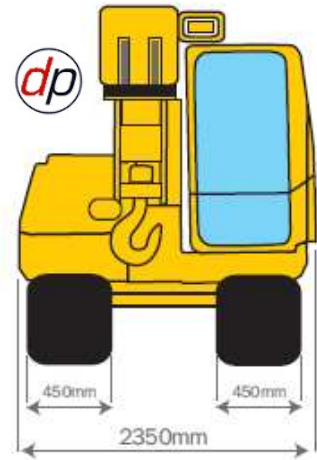

MINI CRAWLER CRANE (MAEDA LC785)

The Working Range Chart does not take into account boom deflection under load.

The maximum reach below ground level is:

Four Fall	Two Fall	Single Fall
25.10m	51.30m	104.50m

Maeda LC785

NEED ADVICE?

We have experienced staff who can help you. We can visit your site to discuss your needs.

+44 (0) 1902 405553

+44 (0) 1902 405553

MINI CRAWLER CRANE (MAEDA LC785)

Total rated load

4.63m boom		7.38m boom		10.13m boom		12.88m boom		15.63m boom	
Working radius (m)	Total rated load (kg)	Working radius (m)	Total rated load (kg)	Working radius (m)	Total rated load (kg)	Working radius (m)	Total rated load (kg)	Working radius (m)	Total rated load (kg)
2.0	4900	2.0	4900	2.0	2600	2.0	2000	2.0	
2.5	3800	2.5	3760	2.5	2600	2.5	2000	2.5	1400
3.0	2900	3.0	2980	3.0	2310	3.0	2000	3.0	1400
3.5	2290	3.5	2420	3.5	2010	3.5	1890	3.5	1400
4.0		4.0	2000	4.0	1750	4.0	1650	4.0	1400
4.5		4.5	1670	4.5	1530	4.5	1450	4.5	1320
5.0		5.0	1400	5.0	1340	5.0	1280	5.0	1200
6.0		6.0	1000	6.0	1030	6.0	1010	6.0	990
7.0		7.0		7.0	780	7.0	800	7.0	820
8.0		8.0		8.0	580	8.0	630	8.0	680
9.0		9.0		9.0	410	9.0	500	9.0	560
10.0		10.0		10.0		10.0	390	10.0	450
11.0		11.0		11.0		11.0	300	11.0	360
12.0		12.0		12.0		12.0		12.0	280
13.0		13.0		13.0		13.0		13.0	210
14.0		14.0		14.0		14.0		14.0	200
14.52		14.52		14.52		14.52		14.52	200