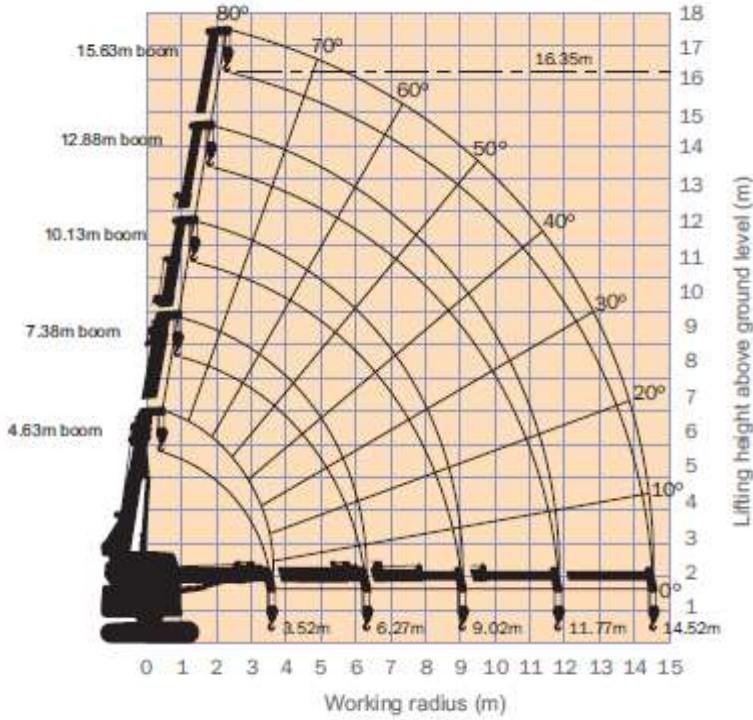

MINI CRAWLER CRANE (MAEDA LC785)

The Working Range Chart does not take into account boom deflection under load.

The maximum reach below ground level is:

Four Fall	Two Fall	Single Fall
25.10m	51.30m	104.50m

Maeda LC785

NEED ADVICE?

We have experienced staff who can help you. We can visit your site to discuss your needs.

+44 (0) 1902 405553

+44 (0) 1902 405553

MINI CRAWLER CRANE (MAEDA LC785)

Total rated load

4.63m boom		7.38m boom		10.13m boom		12.88m boom		15.63m boom	
Working radius (m)	Total rated load (kg)	Working radius (m)	Total rated load (kg)	Working radius (m)	Total rated load (kg)	Working radius (m)	Total rated load (kg)	Working radius (m)	Total rated load (kg)
2.0	4900	2.0	4900	2.0	2600	2.0	2000	2.0	
2.5	3800	2.5	3760	2.5	2600	2.5	2000	2.5	1400
3.0	2900	3.0	2980	3.0	2310	3.0	2000	3.0	1400
3.5	2290	3.5	2420	3.5	2010	3.5	1890	3.5	1400
4.0		4.0	2000	4.0	1750	4.0	1650	4.0	1400
4.5		4.5	1670	4.5	1530	4.5	1450	4.5	1320
5.0		5.0	1400	5.0	1340	5.0	1280	5.0	1200
6.0		6.0	1000	6.0	1030	6.0	1010	6.0	990
7.0		7.0		7.0	780	7.0	800	7.0	820
8.0		8.0		8.0	580	8.0	630	8.0	680
9.0		9.0		9.0	410	9.0	500	9.0	560
10.0		10.0		10.0		10.0	390	10.0	450
11.0		11.0		11.0		11.0	300	11.0	360
12.0		12.0		12.0		12.0		12.0	280
13.0		13.0		13.0		13.0		13.0	210
14.0		14.0		14.0		14.0		14.0	200
14.52		14.52		14.52		14.52		14.52	200