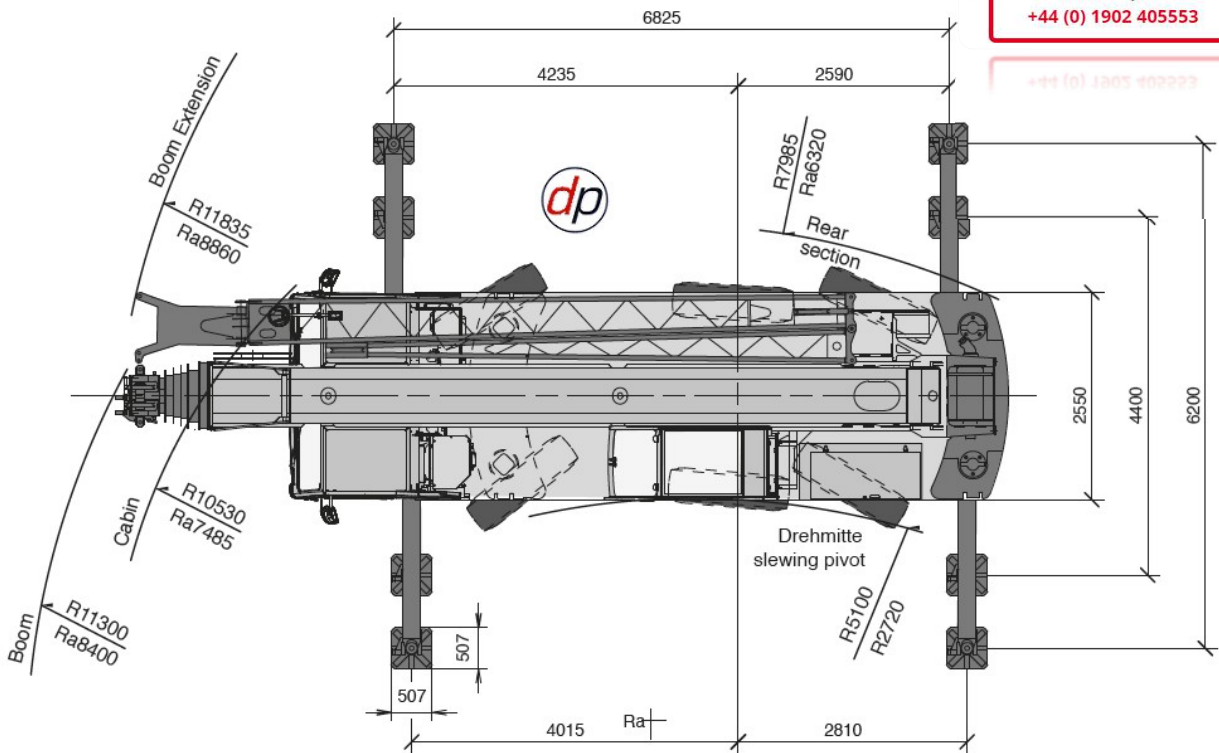

**60 TONNE ALL TERRAIN CRANE – (GROVE GMK3060)**

**- SHORT BOOM -**

**Grove GMK3060**

**NEED ADVICE?**  
 We have experienced staff who can help you. We can visit your site to discuss your needs.  
**+44 (0) 1902 405553**

**60 TONNE ALL TERRAIN CRANE – (GROVE GMK3060)**

**- SHORT BOOM -**

Telescopic boom • Teleskopausleger • Flèche principale • Pluma telescópica • Braccio telescopico • Телескопическая стрела

 9,6 - 43,0 m    
  6,2 m    
  360°    
  13,6 t    
 