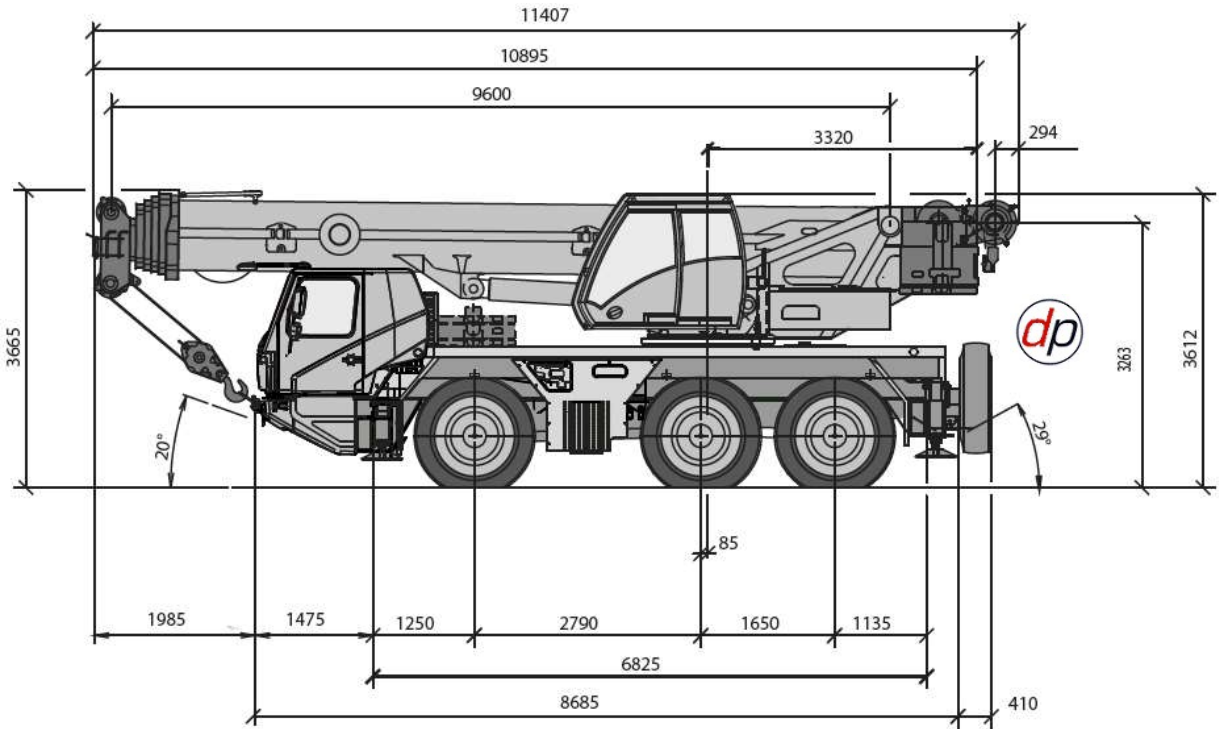

**60 TONNE ALL TERRAIN CRANE – (GROVE GMK3060)**

**- SHORT BOOM -**

**Grove GMK3060**

**NEED ADVICE?**  
 We have experienced staff who can help you. We can visit your site to discuss your needs.  
**+44 (0) 1902 405553**

**60 TONNE ALL TERRAIN CRANE – (GROVE GMK3060)**

**- SHORT BOOM -**

Telescopic boom • Teleskopausleger • Flèche principale • Pluma telescópica • Braccio telescopico • Телескопическая стрела

 9,6 - 43,0 m    
  6,2 m    
  360°    
  13,6 t    
 