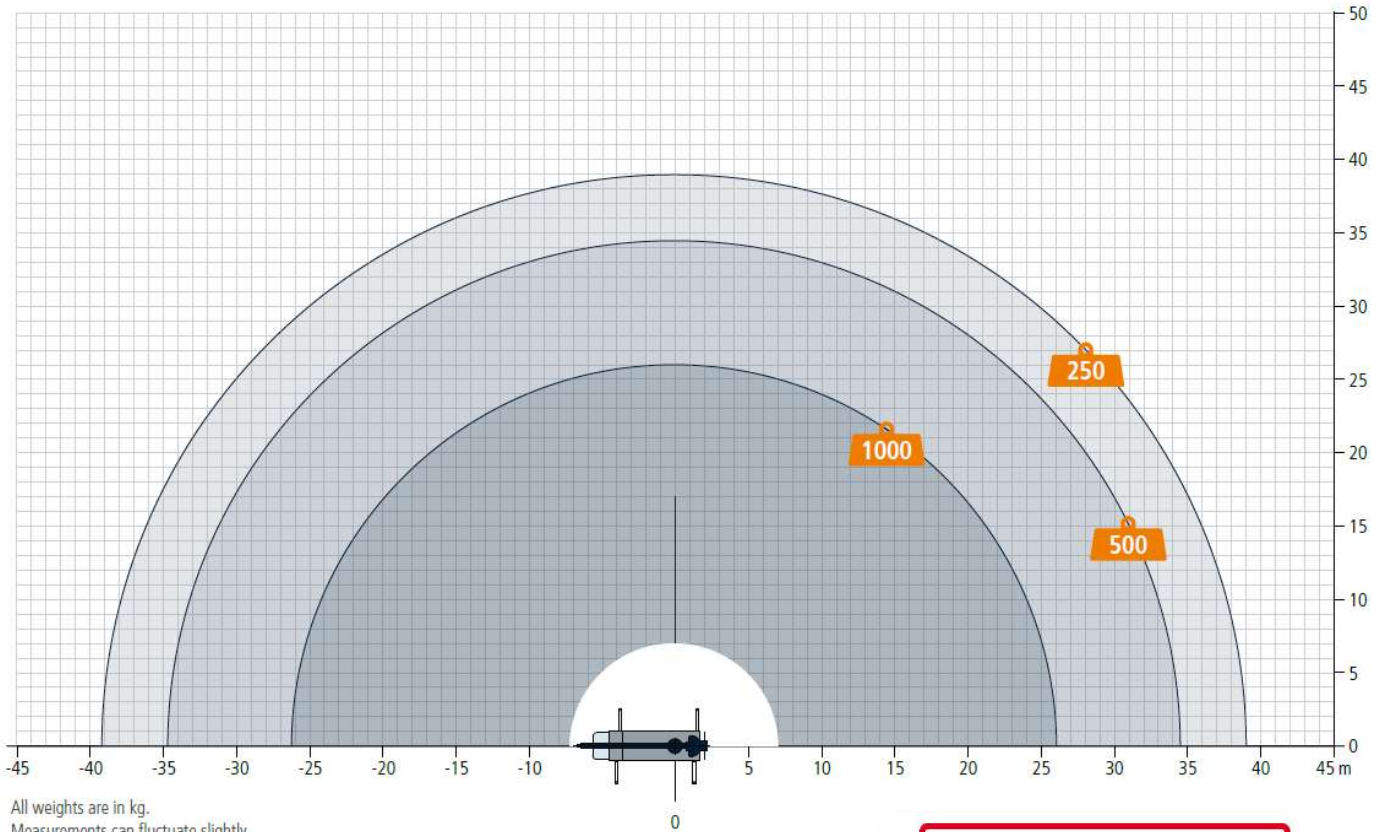

6 TONNE TRUCK CRANE – (BÖCKER AK 46/6000)