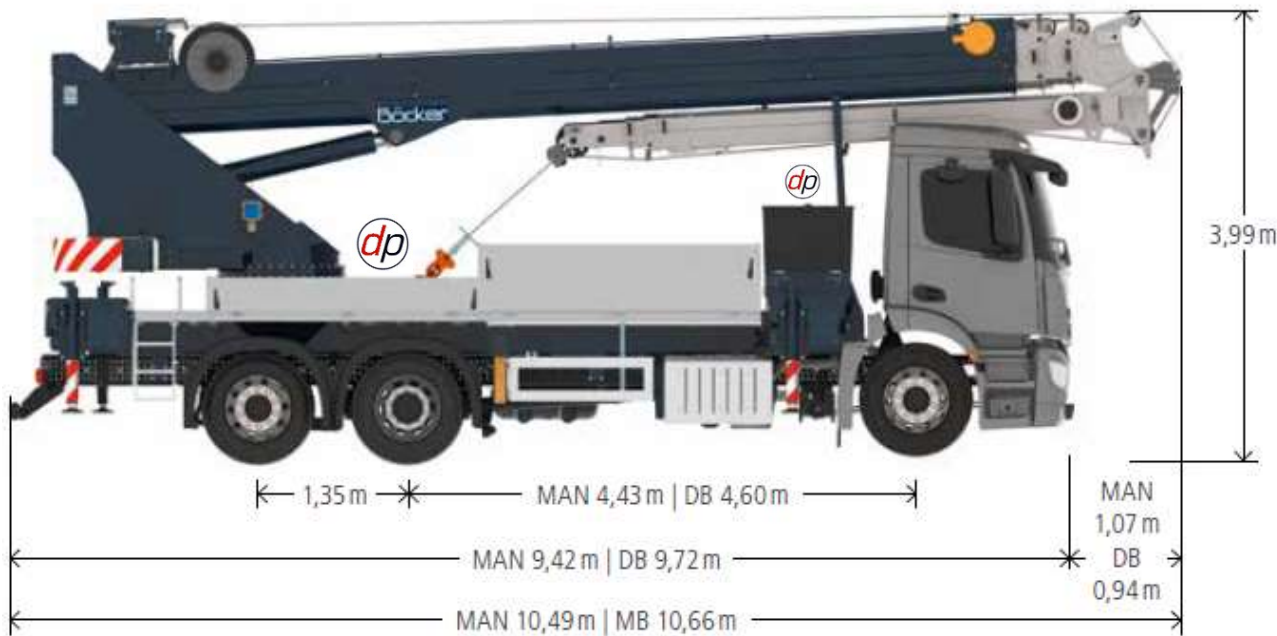

6 TONNE TRUCK CRANE – (BÖCKER AK 46/6000)

Truck Crane AK 46/6000

NEED ADVICE?
 We have experienced staff who can help you. We can visit your site to discuss your needs.
+44 (0) 1902 405553

+44 (0) 1902 402223

6 TONNE TRUCK CRANE – (BÖCKER AK 46/6000)

dp kg Load in kg

Increased jib load with reduced working range

TRUCK CRANE AK 46/6000

Working range crane operation

NEED ADVICE?
 We have experienced staff who can help you. We can visit your site to discuss your needs.
+44 (0) 1902 405553