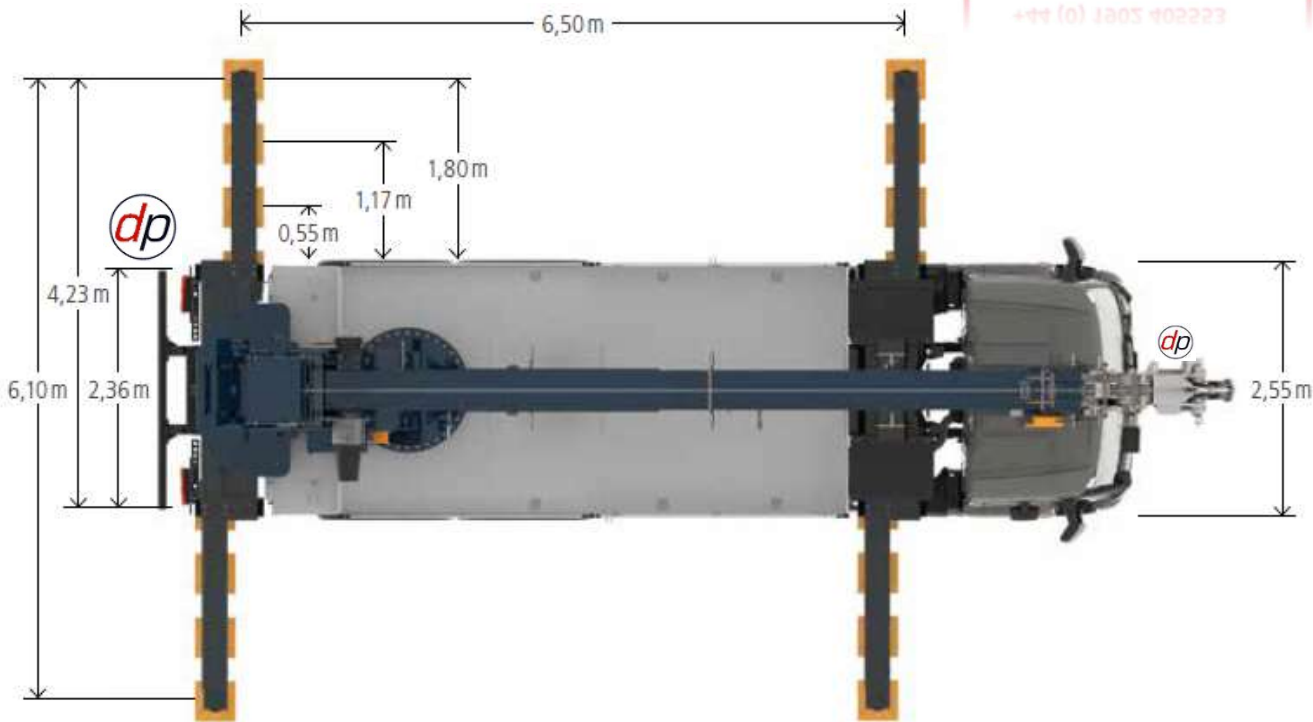

6 TONNE TRUCK CRANE – (BÖCKER AK 46/6000)

dp kg Load in kg

Increased jib load with reduced working range

TRUCK CRANE AK 46/6000

Working range crane operation

NEED ADVICE?
 We have experienced staff who can help you. We can visit your site to discuss your needs.
+44 (0) 1902 405553