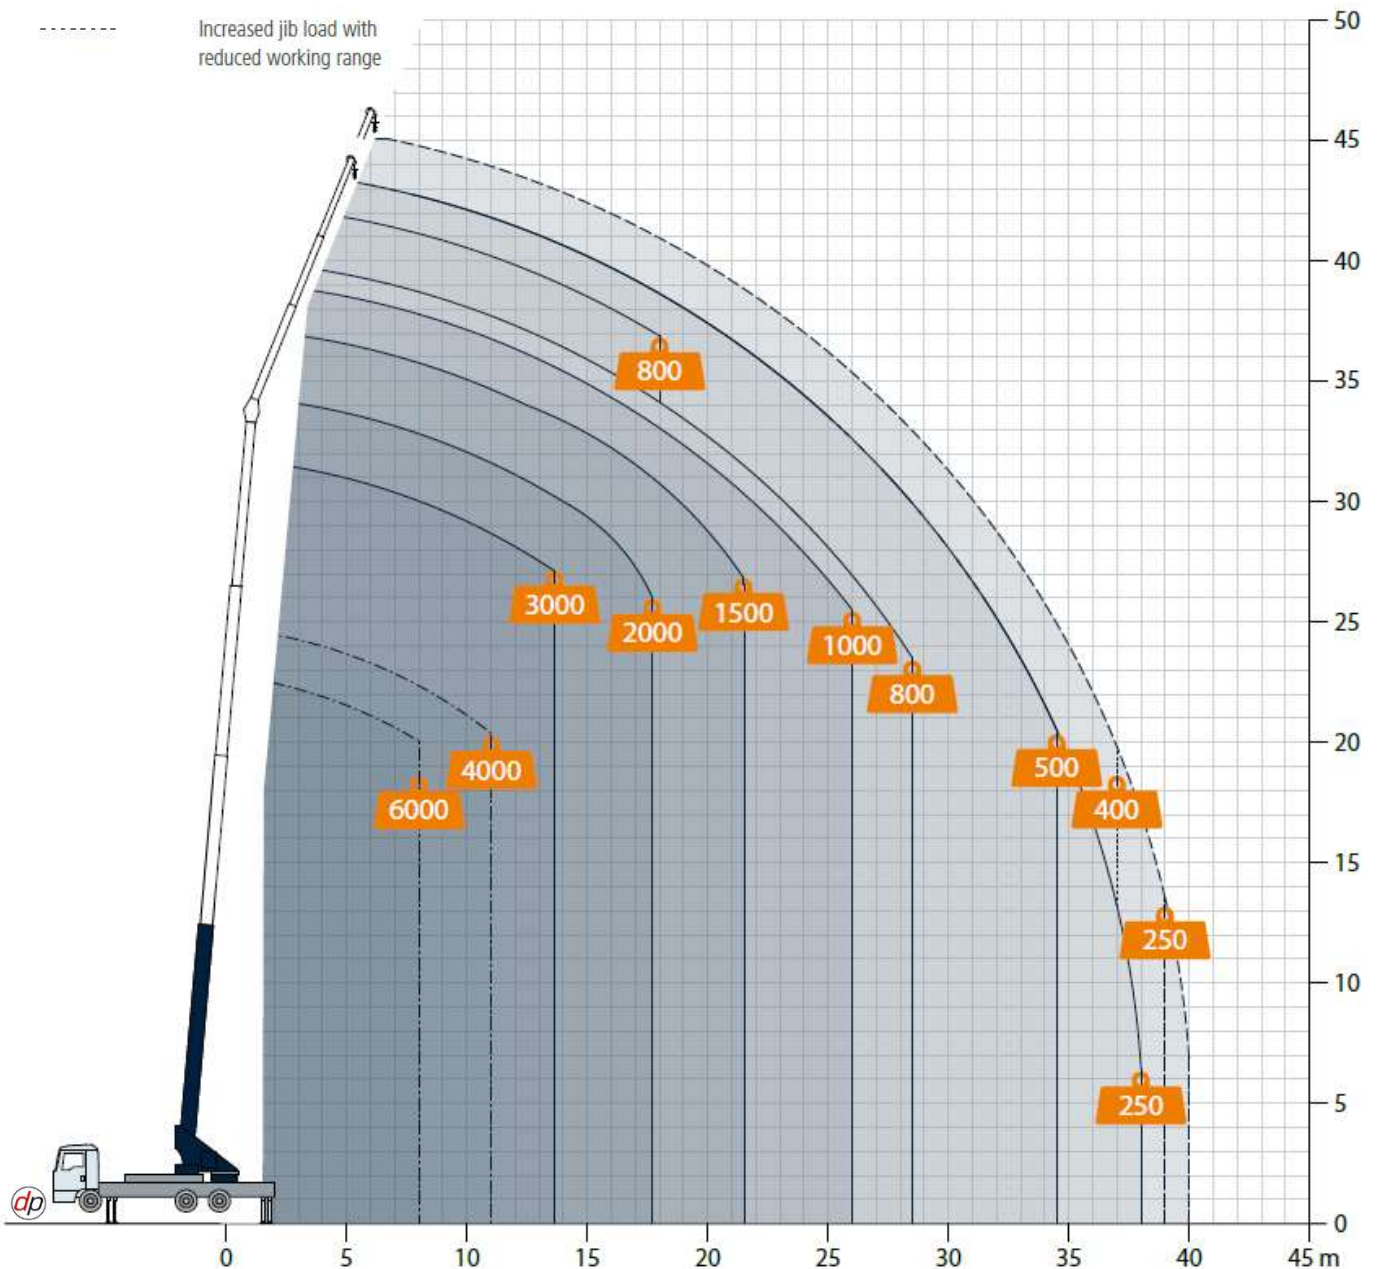

6 TONNE TRUCK CRANE – (BÖCKER AK 46/6000)

dp kg Load in kg

Increased jib load with reduced working range

TRUCK CRANE AK 46/6000

Working range crane operation

NEED ADVICE?
We have experienced staff who can help you. We can visit your site to discuss your needs.
+44 (0) 1902 405553

+44 (0) 1902 402223