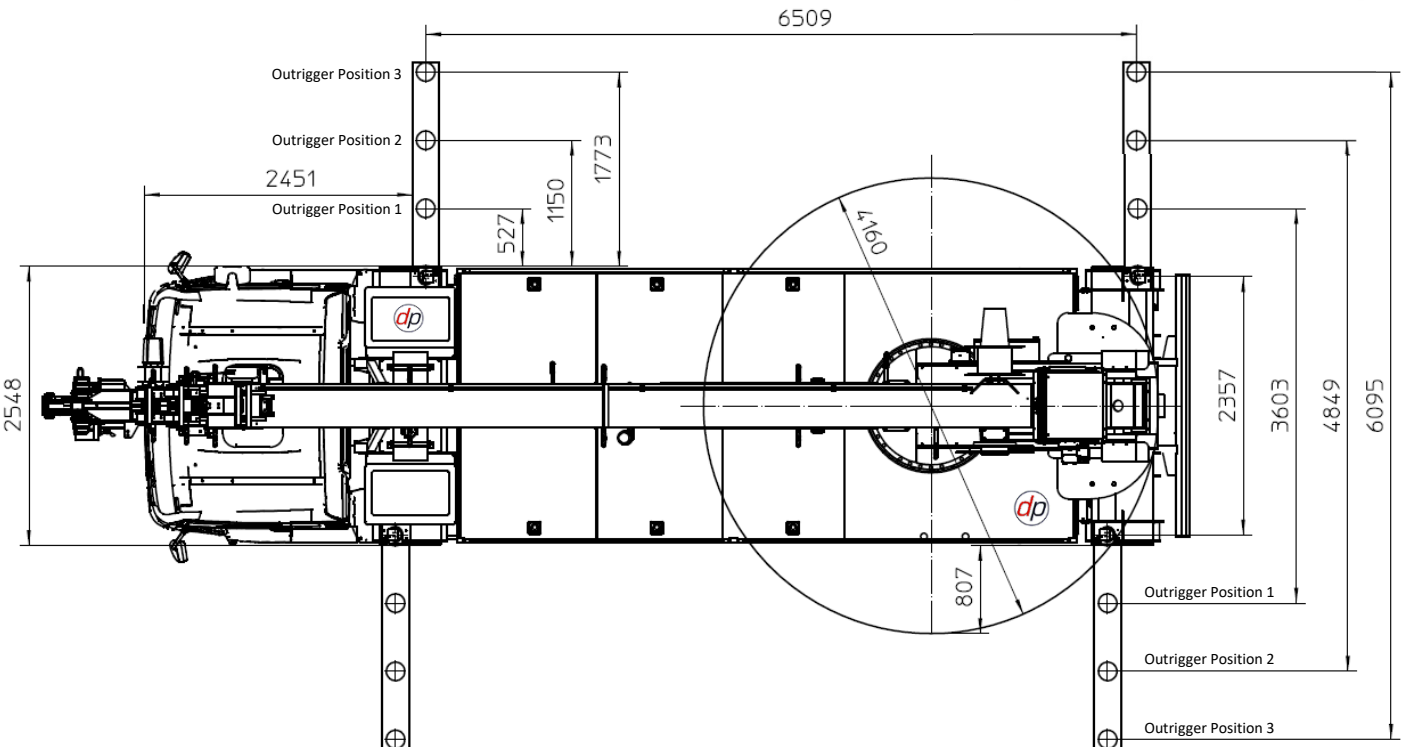

6 TONNE TRUCK CRANE – (BÖCKER AK 46/6000)

Böcker

TRUCK CRANE AK 46/6000

NEED ADVICE?
 We have experienced staff who can help you. We can visit your site to discuss your needs.
+44 (0) 1902 405553

6 TONNE TRUCK CRANE – (BÖCKER AK 46/6000)