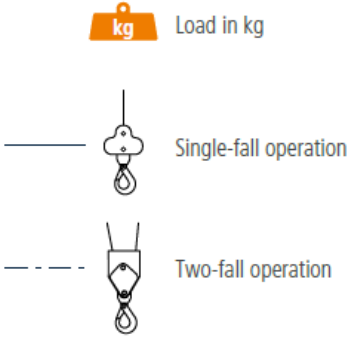

6 TONNE TRUCK CRANE – (BÖCKER AK 46/6000)

TRUCK CRANE AK 46/6000