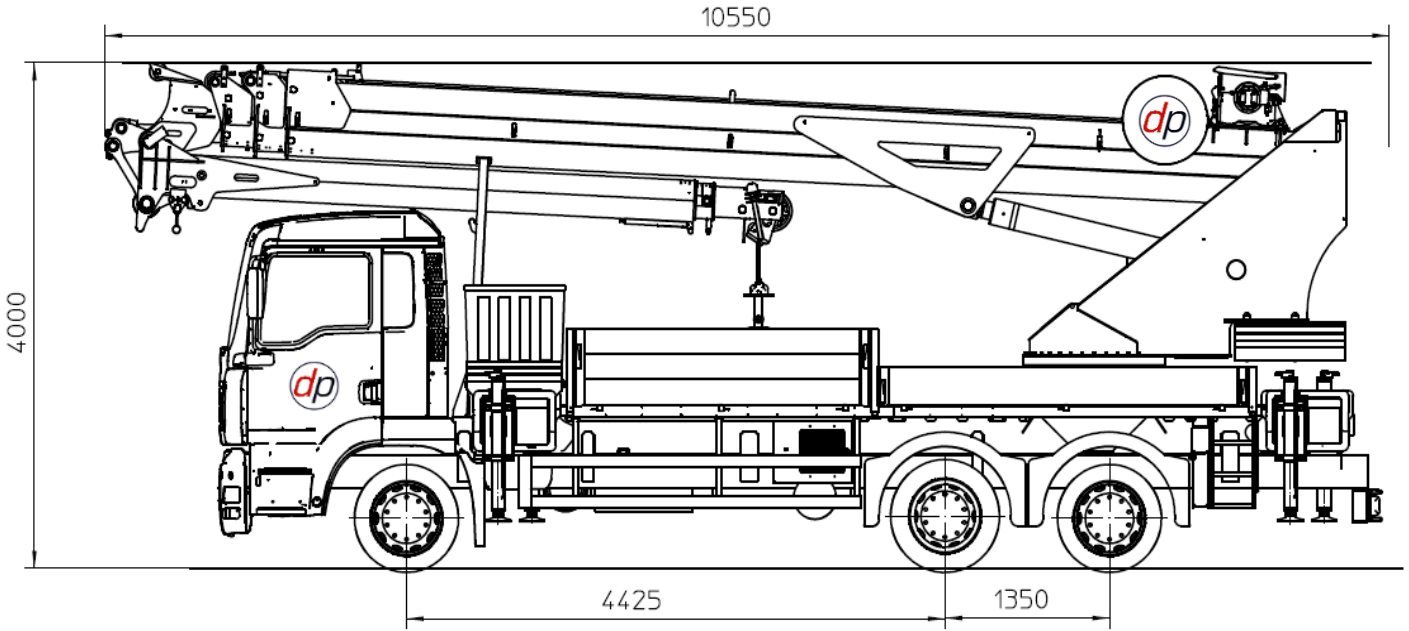

6 TONNE TRUCK CRANE – (BÖCKER AK 46/6000)

Böcker

TRUCK CRANE AK 46/6000

NEED ADVICE?
 We have experienced staff who can help you. We can visit your site to discuss your needs.
+44 (0) 1902 405553

6 TONNE TRUCK CRANE – (BÖCKER AK 46/6000)